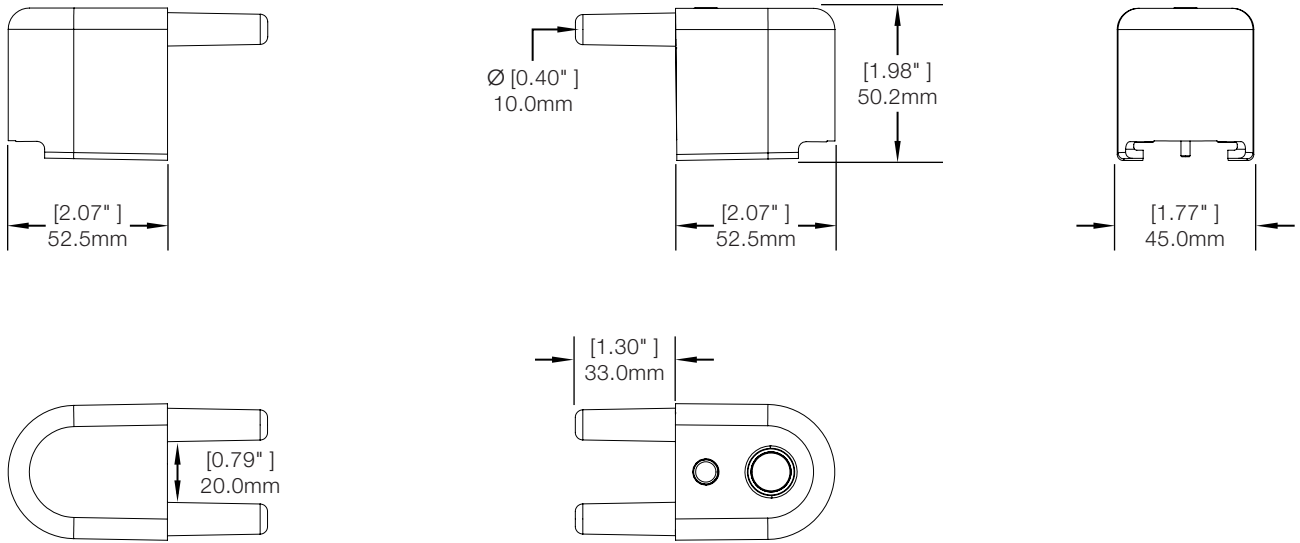

Laptop Lock / Technical Specifications

SPECIFICATIONS

Laptop Lock Set (OLLOCKS):

40 cm / 15.75 in Black Rail with Adhesives & Bolt Mount Hardware (OLL-40R):

SPECIFICATIONS

50 cm / 19.75 in Black Rail with Adhesives & Bolt Mount Hardware (OLL-50R):

Adhesive Removal Tool - Handles with Kevlar Cable (ADH-RT):

PRODUCT ORDERING

ORDER CODE	DESCRIPTION	NOTES
Laptop Lock & Accessories		
OLLOCKS	Laptock Lock Set - Black	
OLL-40R	40cm/15.75in Black Rail with Adhesives & Bolt Mount Hardware	
OLL-50R	50cm/19.75in Black Rail with Adhesives & Bolt Mount Hardware	
ADH-OLL	Universal Rail Replacement Adhesives	Pack of 6
ADH-RT	Adhesive Removal Tool - Handles with Kevlar Cable	Includes 3 Replacement Cables