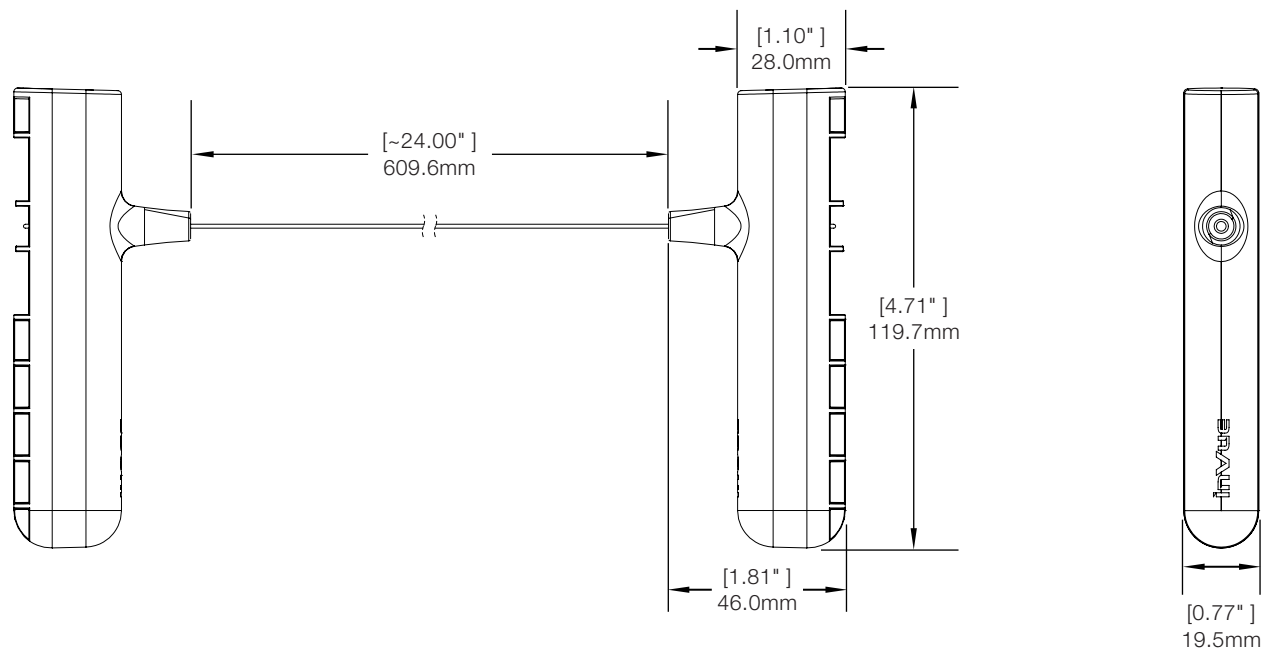

Laptop Lock / Technical Specifications

SPECIFICATIONS

Laptop Lock Set (OLLOCKS):

40 cm / 15.75 in Black Rail with Adhesives & Bolt Mount Hardware (OLL-40R):

SPECIFICATIONS

50 cm / 19.75 in Black Rail with Adhesives & Bolt Mount Hardware (OLL-50R):

Adhesive Removal Tool - Handles with Kevlar Cable (ADH-RT):

PRODUCT ORDERING

ORDER CODE	DESCRIPTION	NOTES
Laptop Lock & Accessories		
OLLOCKS	Laptock Lock Set - Black	
OLL-40R	40cm/15.75in Black Rail with Adhesives & Bolt Mount Hardware	
OLL-50R	50cm/19.75in Black Rail with Adhesives & Bolt Mount Hardware	
ADH-OLL	Universal Rail Replacement Adhesives	Pack of 6
ADH-RT	Adhesive Removal Tool - Handles with Kevlar Cable	Includes 3 Replacement Cables