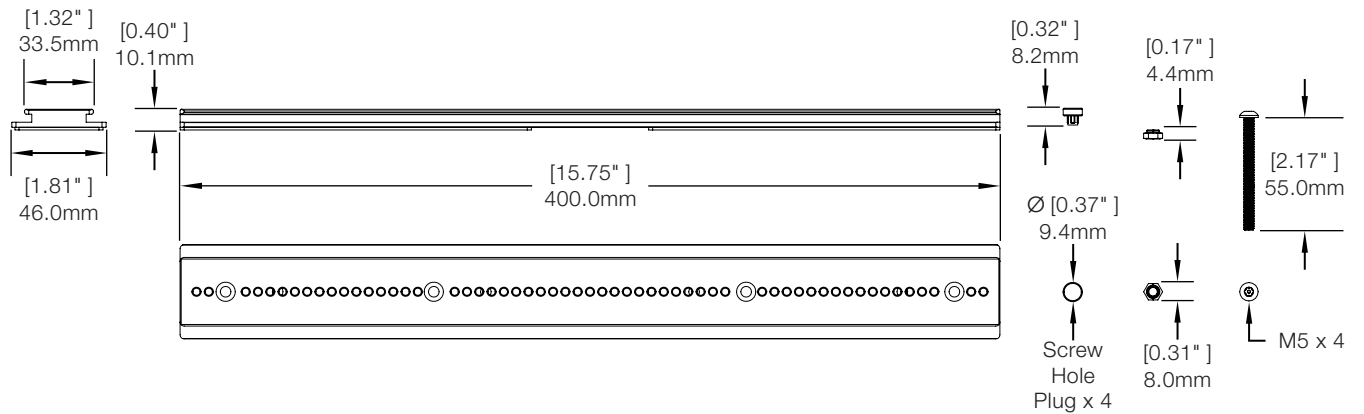

Laptop Lock / Technical Specifications

SPECIFICATIONS

Laptop Lock Set (OLLOCKS):

40 cm / 15.75 in Black Rail with Adhesives & Bolt Mount Hardware (OLL-40R):

SPECIFICATIONS

50 cm / 19.75 in Black Rail with Adhesives & Bolt Mount Hardware (OLL-50R):

Adhesive Removal Tool - Handles with Kevlar Cable (ADH-RT):

PRODUCT ORDERING

ORDER CODE	DESCRIPTION	NOTES
Laptop Lock & Accessories		
OLLOCKS	Laptock Lock Set - Black	
OLL-40R	40cm/15.75in Black Rail with Adhesives & Bolt Mount Hardware	
OLL-50R	50cm/19.75in Black Rail with Adhesives & Bolt Mount Hardware	
ADH-OLL	Universal Rail Replacement Adhesives	Pack of 6
ADH-RT	Adhesive Removal Tool - Handles with Kevlar Cable	Includes 3 Replacement Cables