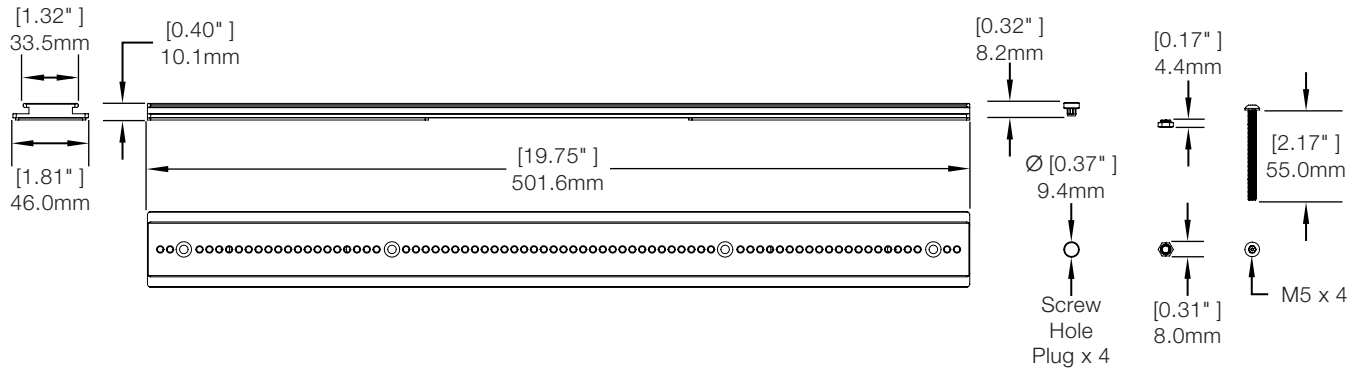

Laptop Lock / Technical Specifications

SPECIFICATIONS

Laptop Lock Set (OLLOCKS):

40 cm / 15.75 in Black Rail with Adhesives & Bolt Mount Hardware (OLL-40R):

SPECIFICATIONS

50 cm / 19.75 in Black Rail with Adhesives & Bolt Mount Hardware (OLL-50R):

Adhesive Removal Tool - Handles with Kevlar Cable (ADH-RT):

PRODUCT ORDERING

ORDER CODE	DESCRIPTION	NOTES
Laptop Lock & Accessories		
OLLOCKS	Laptock Lock Set - Black	
OLL-40R	40cm/15.75in Black Rail with Adhesives & Bolt Mount Hardware	
OLL-50R	50cm/19.75in Black Rail with Adhesives & Bolt Mount Hardware	
ADH-OLL	Universal Rail Replacement Adhesives	Pack of 6
ADH-RT	Adhesive Removal Tool - Handles with Kevlar Cable	Includes 3 Replacement Cables