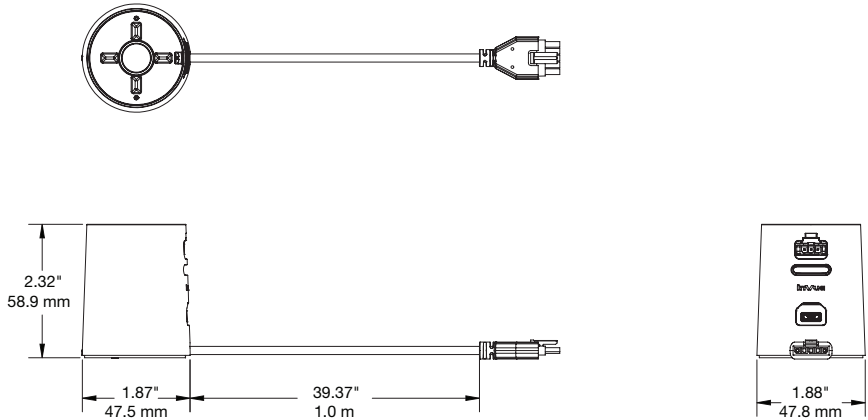

## SPECIFICATIONS

S960 Tall Angled Stand (DGD100):

S960 Short Angled Stand (DGD101):

**SPECIFICATIONS**

S960 Short Flat Stand (DGD102):

S960 HH Sensor Micro USB (DGH207):

**SPECIFICATIONS**

S960 HH Sensor, Lightning (DGH209):