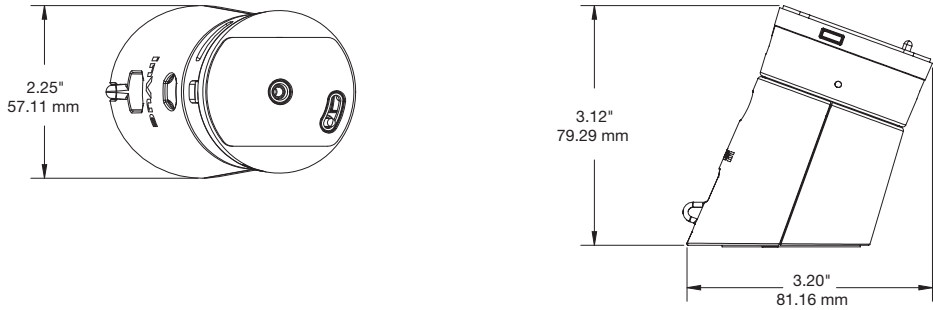

## SPECIFICATIONS

LTO4 Alarm Unit – Angled (SLD100):

LTO4 Alarm Unit – Flat (SLD101):

**SPECIFICATIONS**

LTO4 Display Only Stand – Angled (SLD102):

LTO4 Display Only Stand – Flat (SLD103):