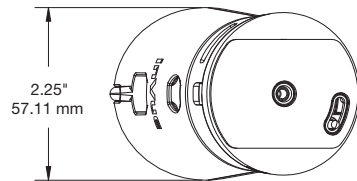

## SPECIFICATIONS

LTO4 Alarm Unit – Angled (SLD100):

LTO4 Alarm Unit – Flat (SLD101):

**SPECIFICATIONS**

LTO4 Display Only Stand – Angled (SLD102):

LTO4 Display Only Stand – Flat (SLD103):

## SPECIFICATIONS

LTO4 Replacement Sensor Medallion (SLD301):

Power Connector, Handheld Micro-USB (CFHM01):

**SPECIFICATIONS**

Power Connector, Handheld USB-C (CFHR12):

Power Connector, Handheld Apple Lightning (CFHC01):