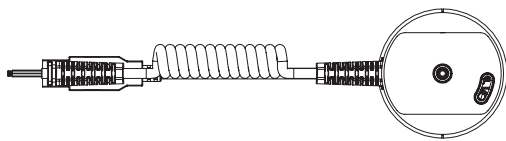

## SPECIFICATIONS

LTO4 Alarm Unit – Angled (SLD100):

LTO4 Alarm Unit – Flat (SLD101):

**SPECIFICATIONS**

LTO4 Display Only Stand – Angled (SLD102):

LTO4 Display Only Stand – Flat (SLD103):

## SPECIFICATIONS

LTO4 Replacement Sensor Medallion (SLD301):

Power Connector, Handheld Micro-USB (CFHM01):

**SPECIFICATIONS**

Power Connector, Handheld USB-C (CFHR12):

Power Connector, Handheld Apple Lightning (CFHC01):