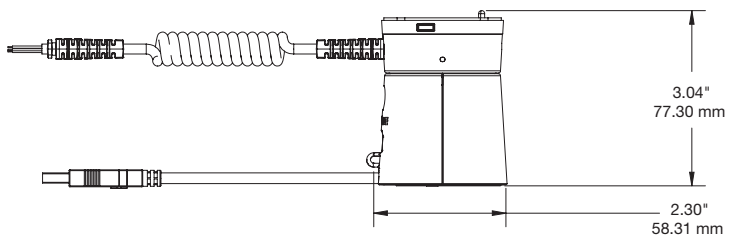

## SPECIFICATIONS

LTO4 Alarm Unit – Angled (SLD100):

LTO4 Alarm Unit – Flat (SLD101):

**SPECIFICATIONS**

LTO4 Display Only Stand – Angled (SLD102):

LTO4 Display Only Stand – Flat (SLD103):

## SPECIFICATIONS

LTO4 Replacement Sensor Medallion (SLD301):

Power Connector, Handheld Micro-USB (CFHM01):

**SPECIFICATIONS**

Power Connector, Handheld USB-C (CFHR12):

Power Connector, Handheld Apple Lightning (CFHC01):