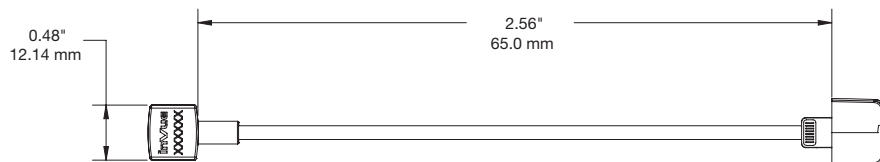

## SPECIFICATIONS

LTO4 Alarm Unit – Angled (SLD100):

LTO4 Alarm Unit – Flat (SLD101):

**SPECIFICATIONS**

LTO4 Display Only Stand – Angled (SLD102):

LTO4 Display Only Stand – Flat (SLD103):

## SPECIFICATIONS

LTO4 Replacement Sensor Medallion (SLD301):

Power Connector, Handheld Micro-USB (CFHM01):

**SPECIFICATIONS**

Power Connector, Handheld USB-C (CFHR12):

Power Connector, Handheld Apple Lightning (CFHC01):

**SPECIFICATIONS**

Power Connector, Tablet Micro-USB (CFTM01):

Power Connector, Tablet USB-C (CFTR11):

**SPECIFICATIONS**

Power Connector, Tablet Apple Lightning (CFTC01):

LTO4 Replacement Sensor Adhesive (ADH2132):