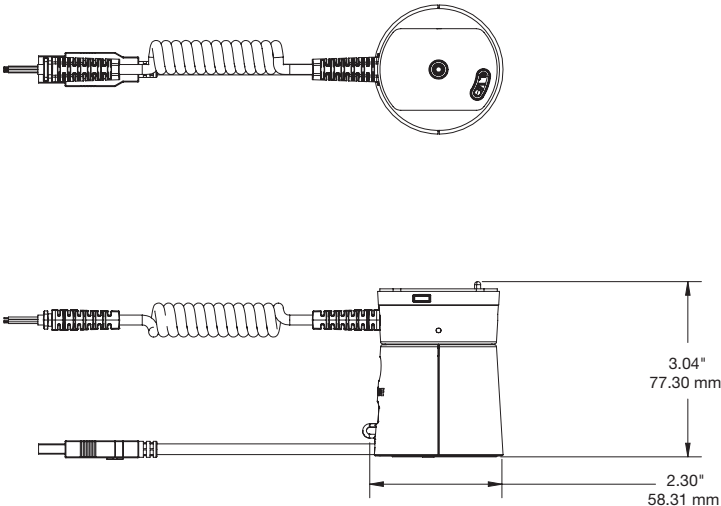

## SPECIFICATIONS

LTO4 Alarm Unit – Angled (SLD100):

LTO4 Alarm Unit – Flat (SLD101):

**SPECIFICATIONS**

LTO4 Display Only Stand – Angled (SLD102):

LTO4 Display Only Stand – Flat (SLD103):

## SPECIFICATIONS

LTO4 Replacement Sensor Medallion (SLD301):

Power Connector, Handheld Micro-USB (CFHM01):

**SPECIFICATIONS**

Power Connector, Handheld USB-C (CFHR12):

Power Connector, Handheld Apple Lightning (CFHC01):

**SPECIFICATIONS**

Power Connector, Tablet Micro-USB (CFTM01):

Power Connector, Tablet USB-C (CFTR11):

**SPECIFICATIONS**

Power Connector, Tablet Apple Lightning (CFTC01):

LTO4 Replacement Sensor Adhesive (ADH2132):

LTO4 Replacement Stand Adhesive (ADH2133):