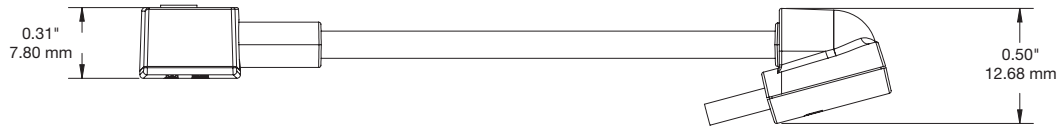

SPECIFICATIONS

Power Connector, Handheld USB-C (CFHR12):