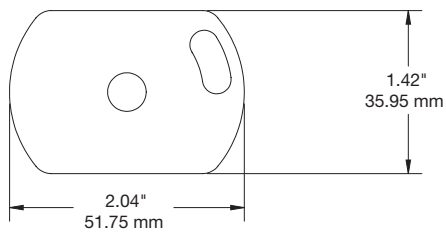

**SPECIFICATIONS**

Power Connector, Tablet Micro-USB (CFTM01):

Power Connector, Tablet USB-C (CFTR11):

**SPECIFICATIONS**

Power Connector, Tablet Apple Lightning (CFTC01):

LTO4 Replacement Sensor Adhesive (ADH2132):