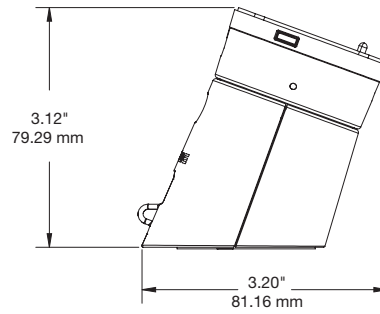

## SPECIFICATIONS

LTO4 Alarm Unit – Angled (SLD100):

LTO4 Alarm Unit – Flat (SLD101):

**SPECIFICATIONS**

LTO4 Display Only Stand – Angled (SLD102):

LTO4 Display Only Stand – Flat (SLD103):