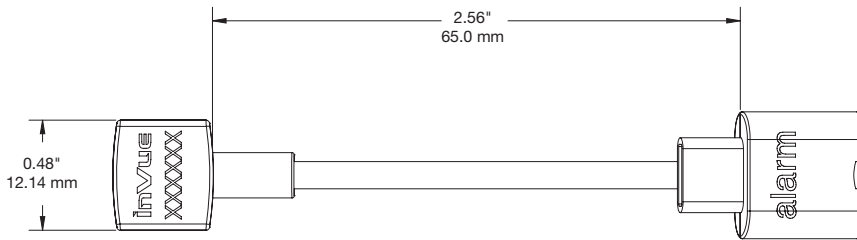

## SPECIFICATIONS

LTO4 Alarm Unit – Angled (SLD100):

LTO4 Alarm Unit – Flat (SLD101):

**SPECIFICATIONS**

LTO4 Display Only Stand – Angled (SLD102):

LTO4 Display Only Stand – Flat (SLD103):

## SPECIFICATIONS

LTO4 Replacement Sensor Medallion (SLD301):

Power Connector, Handheld Micro-USB (CFHM01):

**SPECIFICATIONS**

Power Connector, Handheld USB-C (CFHR12):

Power Connector, Handheld Apple Lightning (CFHC01):

**SPECIFICATIONS**

Power Connector, Tablet Micro-USB (CFTM01):

Power Connector, Tablet USB-C (CFTR11):

**SPECIFICATIONS**

Power Connector, Tablet Apple Lightning (CFTC01):

LTO4 Replacement Sensor Adhesive (ADH2132):