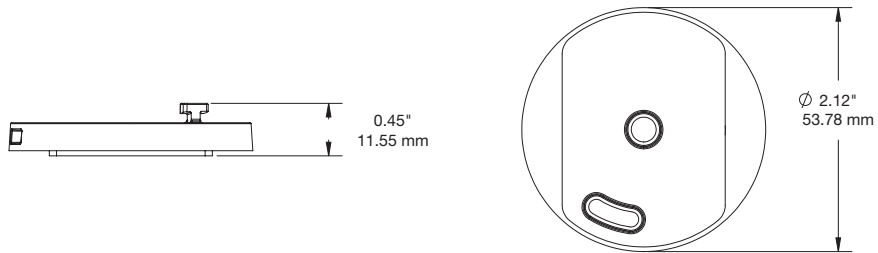

## SPECIFICATIONS

LTO4 Alarm Unit – Angled (SLD100):

LTO4 Alarm Unit – Flat (SLD101):

**SPECIFICATIONS**

LTO4 Display Only Stand – Angled (SLD102):

LTO4 Display Only Stand – Flat (SLD103):

## SPECIFICATIONS

LTO4 Replacement Sensor Medallion (SLD301):

Power Connector, Handheld Micro-USB (CFHM01):

**SPECIFICATIONS**

Power Connector, Handheld USB-C (CFHR12):

Power Connector, Handheld Apple Lightning (CFHC01):