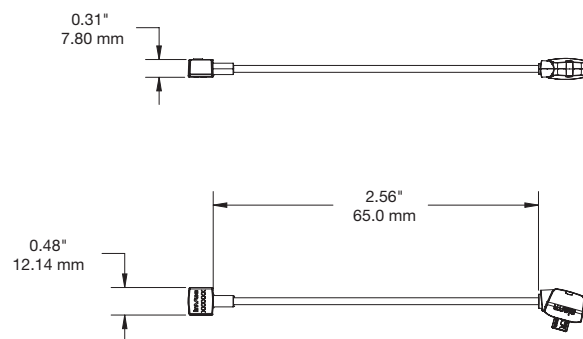

## SPECIFICATIONS

LTO4 Alarm Unit – Angled (SLD100):

LTO4 Alarm Unit – Flat (SLD101):

**SPECIFICATIONS**

LTO4 Display Only Stand – Angled (SLD102):

LTO4 Display Only Stand – Flat (SLD103):

## SPECIFICATIONS

LTO4 Replacement Sensor Medallion (SLD301):

Power Connector, Handheld Micro-USB (CFHM01):

**SPECIFICATIONS**

Power Connector, Handheld USB-C (CFHR12):

Power Connector, Handheld Apple Lightning (CFHC01):