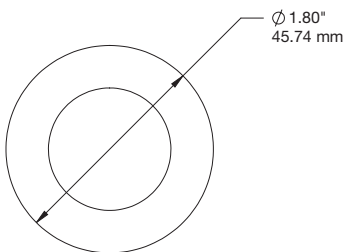

LTO4 Replacement Stand Adhesive (ADH2133):