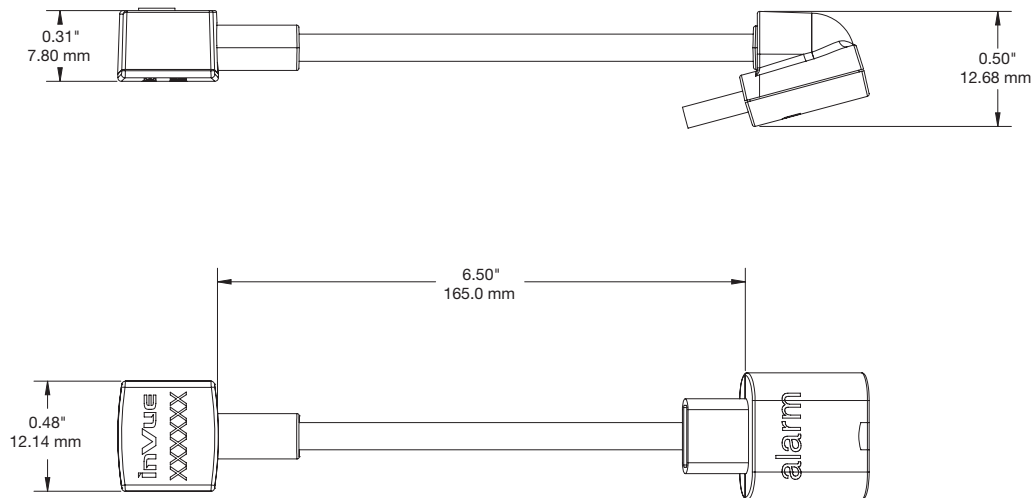

## SPECIFICATIONS

LTO4 Alarm Unit – Angled (SLD100):

LTO4 Alarm Unit – Flat (SLD101):

**SPECIFICATIONS**

LTO4 Display Only Stand – Angled (SLD102):

LTO4 Display Only Stand – Flat (SLD103):

## SPECIFICATIONS

LTO4 Replacement Sensor Medallion (SLD301):

Power Connector, Handheld Micro-USB (CFHM01):

**SPECIFICATIONS**

Power Connector, Handheld USB-C (CFHR12):

Power Connector, Handheld Apple Lightning (CFHC01):

**SPECIFICATIONS**

Power Connector, Tablet Micro-USB (CFTM01):

Power Connector, Tablet USB-C (CFTR11):

**SPECIFICATIONS**

Power Connector, Tablet Apple Lightning (CFTC01):

LTO4 Replacement Sensor Adhesive (ADH2132):