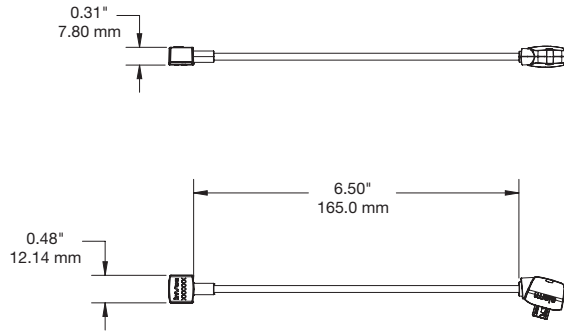

## SPECIFICATIONS

LTO4 Alarm Unit – Angled (SLD100):

LTO4 Alarm Unit – Flat (SLD101):

**SPECIFICATIONS**

LTO4 Display Only Stand – Angled (SLD102):

LTO4 Display Only Stand – Flat (SLD103):

## SPECIFICATIONS

LTO4 Replacement Sensor Medallion (SLD301):

Power Connector, Handheld Micro-USB (CFHM01):

**SPECIFICATIONS**

Power Connector, Handheld USB-C (CFHR12):

Power Connector, Handheld Apple Lightning (CFHC01):

**SPECIFICATIONS**

Power Connector, Tablet Micro-USB (CFTM01):

Power Connector, Tablet USB-C (CFTR11):

**SPECIFICATIONS**

Power Connector, Tablet Apple Lightning (CFTC01):

LTO4 Replacement Sensor Adhesive (ADH2132):