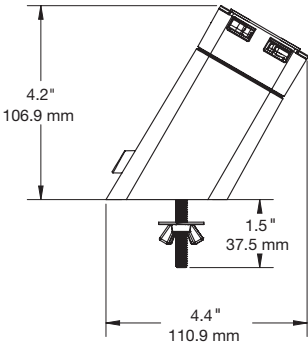

SPECIFICATIONS

HS80QR Lock Down Angled Stand with IR (HS80IR-W):

SPECIFICATIONS

HS80/81 Steel Arms Handheld (DFD200):

Handheld Bracket Arm Range:

Width: 3.0" – 5.8" (77.1 mm – 146.5 mm)

Height: 5.4" – 8.6" (136.5 mm – 218.5 mm)

SPECIFICATIONS

HS80/81 Steel Arms Tablet (DFD201):

Tablet Bracket Arm Range:

Width: 5.8" – 9.2" (146.5 mm – 232.5 mm)

Height: 8.6" – 12.5" (218.5 mm – 317.5 mm)

SPECIFICATIONS

HS80IR Mounting Plate (HS80IR01):

PRODUCT ORDERING

ORDER CODE	DESCRIPTION	NOTES
HS80IR-W	HS80QR Lock Down Angled Stand with IR	
HS81IR-W	HS80QR Lock Down Flat Stand with IR	
HS80IR01	HS80IR Mounting Plate	
DFD200	HS80/81 Steel Arms Handheld	<ul style="list-style-type: none"> › Width: $3.0'' - 5.8''$ (77.1 mm – 146.5 mm) › Height: $5.4'' - 8.6''$ (136.5 mm – 218.5 mm)
DFD201	HS80/81 Steel Arms Tablet	<ul style="list-style-type: none"> › Width Range: $5.8'' - 9.2''$ (146.5 mm – 232.5 mm) › Height Range: $8.6'' - 12.5''$ (218.5 mm – 317.5 mm)
ADH2187	HS80 & HS80QR medallion replacement PSA	› 12 pack