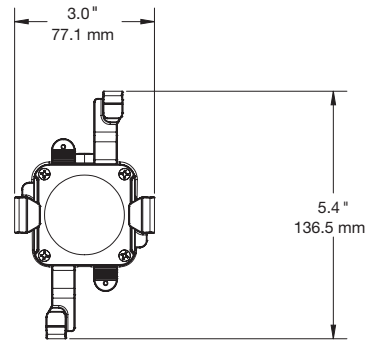

SPECIFICATIONS

HS80QR Lock Down Angled Stand with IR (HS80IR-W):

SPECIFICATIONS

HS80/81 Steel Arms Handheld (DFD200):

Handheld Bracket Arm Range:

Width: 3.0" – 5.8" (77.1 mm – 146.5 mm)

Height: 5.4" – 8.6" (136.5 mm – 218.5 mm)

SPECIFICATIONS

HS80/81 Steel Arms Tablet (DFD201):

Tablet Bracket Arm Range:

Width: 5.8" – 9.2" (146.5 mm – 232.5 mm)

Height: 8.6" – 12.5" (218.5 mm – 317.5 mm)

SPECIFICATIONS

HS80IR Mounting Plate (HS80IR01):

PRODUCT ORDERING

ORDER CODE	DESCRIPTION	NOTES
HS80IR-W	HS80QR Lock Down Angled Stand with IR	
HS81IR-W	HS80QR Lock Down Flat Stand with IR	
HS80IR01	HS80IR Mounting Plate	
DFD200	HS80/81 Steel Arms Handheld	<ul style="list-style-type: none"> › Width: $3.0'' - 5.8''$ (77.1 mm – 146.5 mm) › Height: $5.4'' - 8.6''$ (136.5 mm – 218.5 mm)
DFD201	HS80/81 Steel Arms Tablet	<ul style="list-style-type: none"> › Width Range: $5.8'' - 9.2''$ (146.5 mm – 232.5 mm) › Height Range: $8.6'' - 12.5''$ (218.5 mm – 317.5 mm)
ADH2187	HS80 & HS80QR medallion replacement PSA	› 12 pack