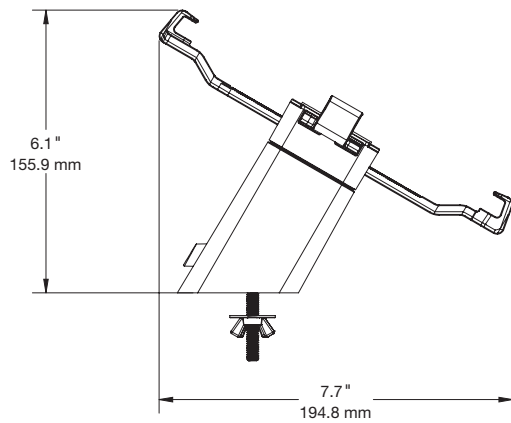

SPECIFICATIONS

HS80QR Lock Down Angled Stand with IR (HS80IR-W):

SPECIFICATIONS

HS80/81 Steel Arms Handheld (DFD200):

Handheld Bracket Arm Range:

Width: 3.0" – 5.8" (77.1 mm – 146.5 mm)

Height: 5.4" – 8.6" (136.5 mm – 218.5 mm)

SPECIFICATIONS

HS80/81 Steel Arms Tablet (DFD201):

Tablet Bracket Arm Range:

Width: 5.8" – 9.2" (146.5 mm – 232.5 mm)

Height: 8.6" – 12.5" (218.5 mm – 317.5 mm)

SPECIFICATIONS

HS80IR Mounting Plate (HS80IR01):

PRODUCT ORDERING

ORDER CODE	DESCRIPTION	NOTES
HS80IR-W	HS80QR Lock Down Angled Stand with IR	
HS81IR-W	HS80QR Lock Down Flat Stand with IR	
HS80IR01	HS80IR Mounting Plate	
DFD200	HS80/81 Steel Arms Handheld	<ul style="list-style-type: none"> › Width: $3.0'' - 5.8''$ (77.1 mm – 146.5 mm) › Height: $5.4'' - 8.6''$ (136.5 mm – 218.5 mm)
DFD201	HS80/81 Steel Arms Tablet	<ul style="list-style-type: none"> › Width Range: $5.8'' - 9.2''$ (146.5 mm – 232.5 mm) › Height Range: $8.6'' - 12.5''$ (218.5 mm – 317.5 mm)
ADH2187	HS80 & HS80QR medallion replacement PSA	› 12 pack