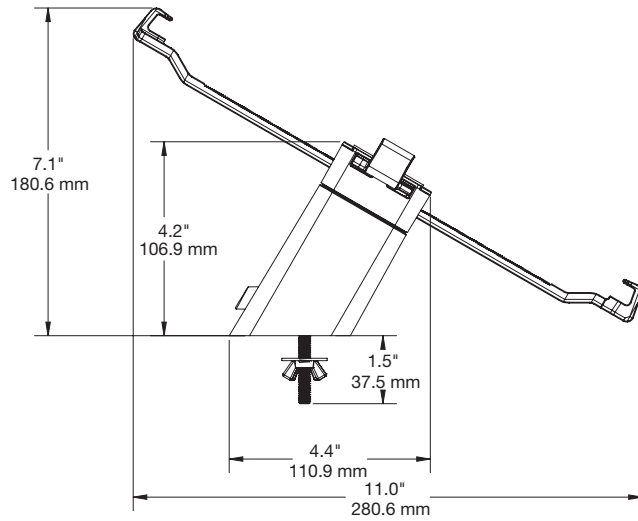

SPECIFICATIONS

HS80QR Lock Down Angled Stand with IR (HS80IR-W):

SPECIFICATIONS

HS80/81 Steel Arms Handheld (DFD200):

Handheld Bracket Arm Range:

Width: 3.0" – 5.8" (77.1 mm – 146.5 mm)

Height: 5.4" – 8.6" (136.5 mm – 218.5 mm)

SPECIFICATIONS

HS80/81 Steel Arms Tablet (DFD201):

Tablet Bracket Arm Range:

Width: 5.8" – 9.2" (146.5 mm – 232.5 mm)

Height: 8.6" – 12.5" (218.5 mm – 317.5 mm)

SPECIFICATIONS

HS80IR Mounting Plate (HS80IR01):

PRODUCT ORDERING

ORDER CODE	DESCRIPTION	NOTES
HS80IR-W	HS80QR Lock Down Angled Stand with IR	
HS81IR-W	HS80QR Lock Down Flat Stand with IR	
HS80IR01	HS80IR Mounting Plate	
DFD200	HS80/81 Steel Arms Handheld	<ul style="list-style-type: none"> › Width: $3.0'' - 5.8''$ (77.1 mm – 146.5 mm) › Height: $5.4'' - 8.6''$ (136.5 mm – 218.5 mm)
DFD201	HS80/81 Steel Arms Tablet	<ul style="list-style-type: none"> › Width Range: $5.8'' - 9.2''$ (146.5 mm – 232.5 mm) › Height Range: $8.6'' - 12.5''$ (218.5 mm – 317.5 mm)
ADH2187	HS80 & HS80QR medallion replacement PSA	› 12 pack