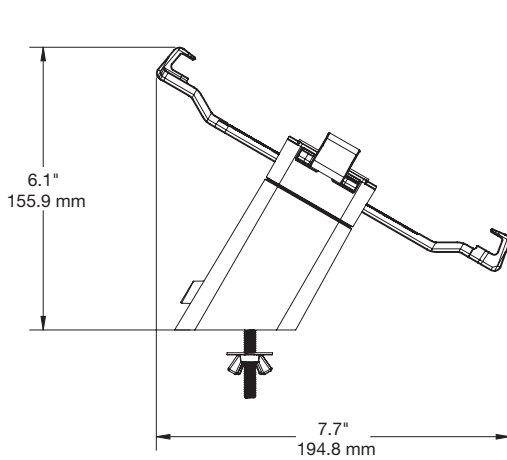

SPECIFICATIONS

HS80QR Lock Down Angled Stand with IR (HS80IR-W):

SPECIFICATIONS

HS80/81 Steel Arms Handheld (DFD200):

Handheld Bracket Arm Range:

Width: 3.0" – 5.8" (77.1 mm – 146.5 mm)

Height: 5.4" – 8.6" (136.5 mm – 218.5 mm)

SPECIFICATIONS

HS80/81 Steel Arms Tablet (DFD201):

Tablet Bracket Arm Range:

Width: 5.8" – 9.2" (146.5 mm – 232.5 mm)

Height: 8.6" – 12.5" (218.5 mm – 317.5 mm)

SPECIFICATIONS

HS80IR Mounting Plate (HS80IR01):

PRODUCT ORDERING

ORDER CODE	DESCRIPTION	NOTES
HS80IR-W	HS80QR Lock Down Angled Stand with IR	
HS81IR-W	HS80QR Lock Down Flat Stand with IR	
HS80IR01	HS80IR Mounting Plate	
DFD200	HS80/81 Steel Arms Handheld	<ul style="list-style-type: none"> › Width: $3.0'' - 5.8''$ (77.1 mm – 146.5 mm) › Height: $5.4'' - 8.6''$ (136.5 mm – 218.5 mm)
DFD201	HS80/81 Steel Arms Tablet	<ul style="list-style-type: none"> › Width Range: $5.8'' - 9.2''$ (146.5 mm – 232.5 mm) › Height Range: $8.6'' - 12.5''$ (218.5 mm – 317.5 mm)
ADH2187	HS80 & HS80QR medallion replacement PSA	› 12 pack