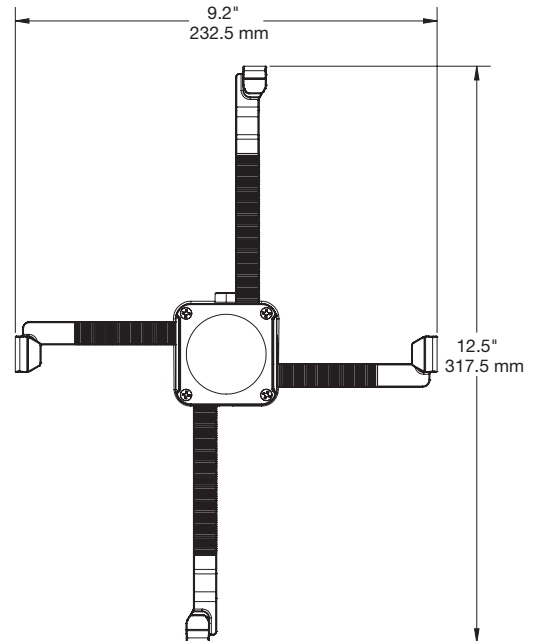

SPECIFICATIONS

HS80QR Lock Down Angled Stand with IR (HS80IR-W):

SPECIFICATIONS

HS80/81 Steel Arms Handheld (DFD200):

Handheld Bracket Arm Range:

Width: 3.0" – 5.8" (77.1 mm – 146.5 mm)

Height: 5.4" – 8.6" (136.5 mm – 218.5 mm)

SPECIFICATIONS

HS80/81 Steel Arms Tablet (DFD201):

Tablet Bracket Arm Range:

Width: 5.8" – 9.2" (146.5 mm – 232.5 mm)

Height: 8.6" – 12.5" (218.5 mm – 317.5 mm)

SPECIFICATIONS

HS80IR Mounting Plate (HS80IR01):

PRODUCT ORDERING

ORDER CODE	DESCRIPTION	NOTES
HS80IR-W	HS80QR Lock Down Angled Stand with IR	
HS81IR-W	HS80QR Lock Down Flat Stand with IR	
HS80IR01	HS80IR Mounting Plate	
DFD200	HS80/81 Steel Arms Handheld	<ul style="list-style-type: none"> › Width: $3.0'' - 5.8''$ (77.1 mm – 146.5 mm) › Height: $5.4'' - 8.6''$ (136.5 mm – 218.5 mm)
DFD201	HS80/81 Steel Arms Tablet	<ul style="list-style-type: none"> › Width Range: $5.8'' - 9.2''$ (146.5 mm – 232.5 mm) › Height Range: $8.6'' - 12.5''$ (218.5 mm – 317.5 mm)
ADH2187	HS80 & HS80QR medallion replacement PSA	› 12 pack