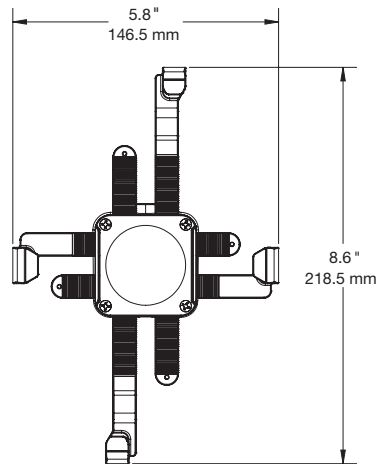

SPECIFICATIONS

HS80QR Lock Down Angled Stand with IR (HS80IR-W):

SPECIFICATIONS

HS80/81 Steel Arms Handheld (DFD200):

Handheld Bracket Arm Range:

Width: 3.0" – 5.8" (77.1 mm – 146.5 mm)

Height: 5.4" – 8.6" (136.5 mm – 218.5 mm)

SPECIFICATIONS

HS80/81 Steel Arms Tablet (DFD201):

Tablet Bracket Arm Range:

Width: 5.8" – 9.2" (146.5 mm – 232.5 mm)

Height: 8.6" – 12.5" (218.5 mm – 317.5 mm)

SPECIFICATIONS

HS80IR Mounting Plate (HS80IR01):

PRODUCT ORDERING

ORDER CODE	DESCRIPTION	NOTES
HS80IR-W	HS80QR Lock Down Angled Stand with IR	
HS81IR-W	HS80QR Lock Down Flat Stand with IR	
HS80IR01	HS80IR Mounting Plate	
DFD200	HS80/81 Steel Arms Handheld	<ul style="list-style-type: none"> › Width: $3.0'' - 5.8''$ (77.1 mm – 146.5 mm) › Height: $5.4'' - 8.6''$ (136.5 mm – 218.5 mm)
DFD201	HS80/81 Steel Arms Tablet	<ul style="list-style-type: none"> › Width Range: $5.8'' - 9.2''$ (146.5 mm – 232.5 mm) › Height Range: $8.6'' - 12.5''$ (218.5 mm – 317.5 mm)
ADH2187	HS80 & HS80QR medallion replacement PSA	› 12 pack