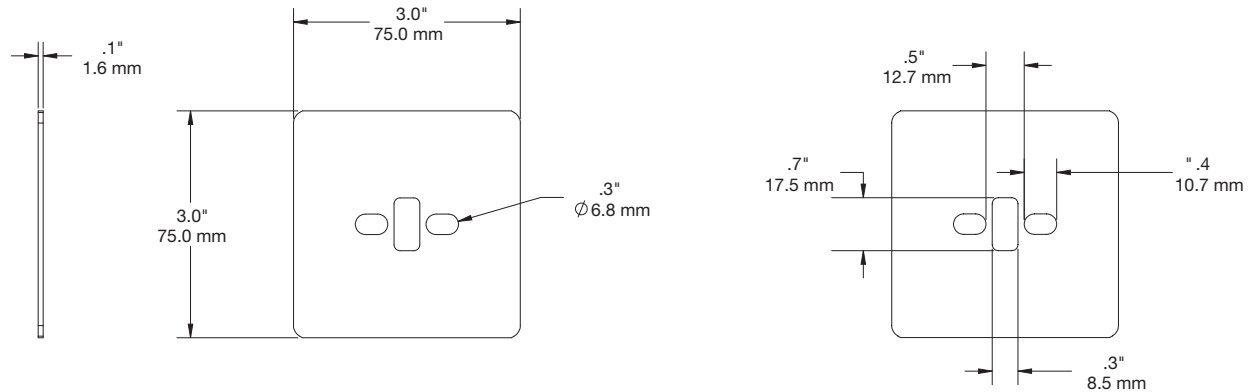

SPECIFICATIONS

HS80QR Lock Down Angled Stand with IR (HS80IR-W):

SPECIFICATIONS

HS80/81 Steel Arms Handheld (DFD200):

Handheld Bracket Arm Range:

Width: 3.0" – 5.8" (77.1 mm – 146.5 mm)

Height: 5.4" – 8.6" (136.5 mm – 218.5 mm)

SPECIFICATIONS

HS80/81 Steel Arms Tablet (DFD201):

Tablet Bracket Arm Range:

Width: 5.8" – 9.2" (146.5 mm – 232.5 mm)

Height: 8.6" – 12.5" (218.5 mm – 317.5 mm)

SPECIFICATIONS

HS80IR Mounting Plate (HS80IR01):

PRODUCT ORDERING

ORDER CODE	DESCRIPTION	NOTES
HS80IR-W	HS80QR Lock Down Angled Stand with IR	
HS81IR-W	HS80QR Lock Down Flat Stand with IR	
HS80IR01	HS80IR Mounting Plate	
DFD200	HS80/81 Steel Arms Handheld	<ul style="list-style-type: none"> › Width: $3.0'' - 5.8''$ (77.1 mm – 146.5 mm) › Height: $5.4'' - 8.6''$ (136.5 mm – 218.5 mm)
DFD201	HS80/81 Steel Arms Tablet	<ul style="list-style-type: none"> › Width Range: $5.8'' - 9.2''$ (146.5 mm – 232.5 mm) › Height Range: $8.6'' - 12.5''$ (218.5 mm – 317.5 mm)
ADH2187	HS80 & HS80QR medallion replacement PSA	› 12 pack