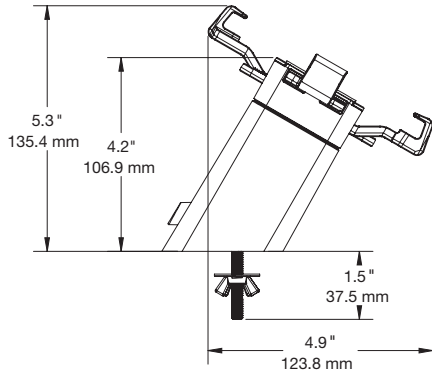

SPECIFICATIONS

HS80QR Lock Down Angled Stand with IR (HS80IR-W):

SPECIFICATIONS

HS80/81 Steel Arms Handheld (DFD200):

Handheld Bracket Arm Range:

Width: 3.0" – 5.8" (77.1 mm – 146.5 mm)

Height: 5.4" – 8.6" (136.5 mm – 218.5 mm)

SPECIFICATIONS

HS80/81 Steel Arms Tablet (DFD201):

Tablet Bracket Arm Range:

Width: 5.8" – 9.2" (146.5 mm – 232.5 mm)

Height: 8.6" – 12.5" (218.5 mm – 317.5 mm)

SPECIFICATIONS

HS80IR Mounting Plate (HS80IR01):

PRODUCT ORDERING

ORDER CODE	DESCRIPTION	NOTES
HS80IR-W	HS80QR Lock Down Angled Stand with IR	
HS81IR-W	HS80QR Lock Down Flat Stand with IR	
HS80IR01	HS80IR Mounting Plate	
DFD200	HS80/81 Steel Arms Handheld	<ul style="list-style-type: none"> › Width: $3.0'' - 5.8''$ (77.1 mm – 146.5 mm) › Height: $5.4'' - 8.6''$ (136.5 mm – 218.5 mm)
DFD201	HS80/81 Steel Arms Tablet	<ul style="list-style-type: none"> › Width Range: $5.8'' - 9.2''$ (146.5 mm – 232.5 mm) › Height Range: $8.6'' - 12.5''$ (218.5 mm – 317.5 mm)
ADH2187	HS80 & HS80QR medallion replacement PSA	› 12 pack