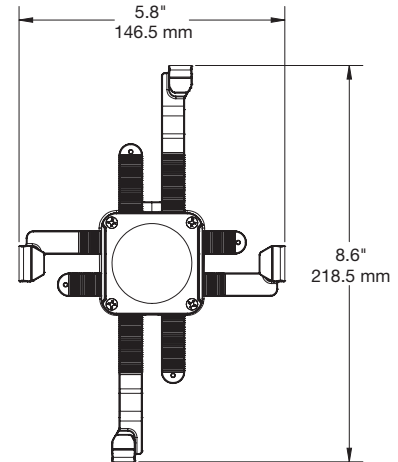

SPECIFICATIONS

HS80QR Lock Down Angled Stand with IR (HS80IR-W):

SPECIFICATIONS

HS80/81 Steel Arms Handheld (DFD200):

Handheld Bracket Arm Range:

Width: 3.0" – 5.8" (77.1 mm – 146.5 mm)

Height: 5.4" – 8.6" (136.5 mm – 218.5 mm)

SPECIFICATIONS

HS80/81 Steel Arms Tablet (DFD201):

Tablet Bracket Arm Range:

Width: 5.8" – 9.2" (146.5 mm – 232.5 mm)

Height: 8.6" – 12.5" (218.5 mm – 317.5 mm)

SPECIFICATIONS

HS80IR Mounting Plate (HS80IR01):

PRODUCT ORDERING

ORDER CODE	DESCRIPTION	NOTES
HS80IR-W	HS80QR Lock Down Angled Stand with IR	
HS81IR-W	HS80QR Lock Down Flat Stand with IR	
HS80IR01	HS80IR Mounting Plate	
DFD200	HS80/81 Steel Arms Handheld	<ul style="list-style-type: none"> › Width: $3.0'' - 5.8''$ (77.1 mm – 146.5 mm) › Height: $5.4'' - 8.6''$ (136.5 mm – 218.5 mm)
DFD201	HS80/81 Steel Arms Tablet	<ul style="list-style-type: none"> › Width Range: $5.8'' - 9.2''$ (146.5 mm – 232.5 mm) › Height Range: $8.6'' - 12.5''$ (218.5 mm – 317.5 mm)
ADH2187	HS80 & HS80QR medallion replacement PSA	› 12 pack