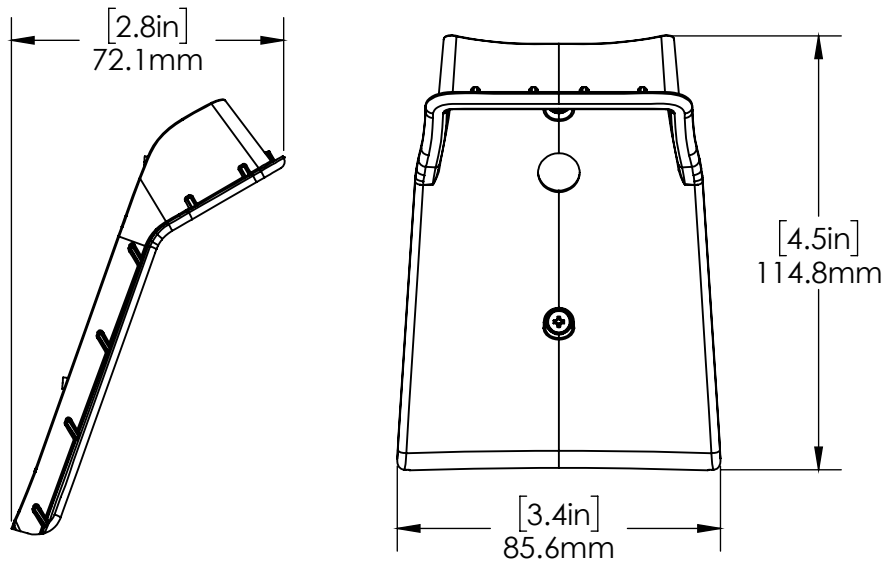

NE360 / Technical Specifications

SPECIFICATIONS

NE360 Payment Center Cradle Lock (CT3073):