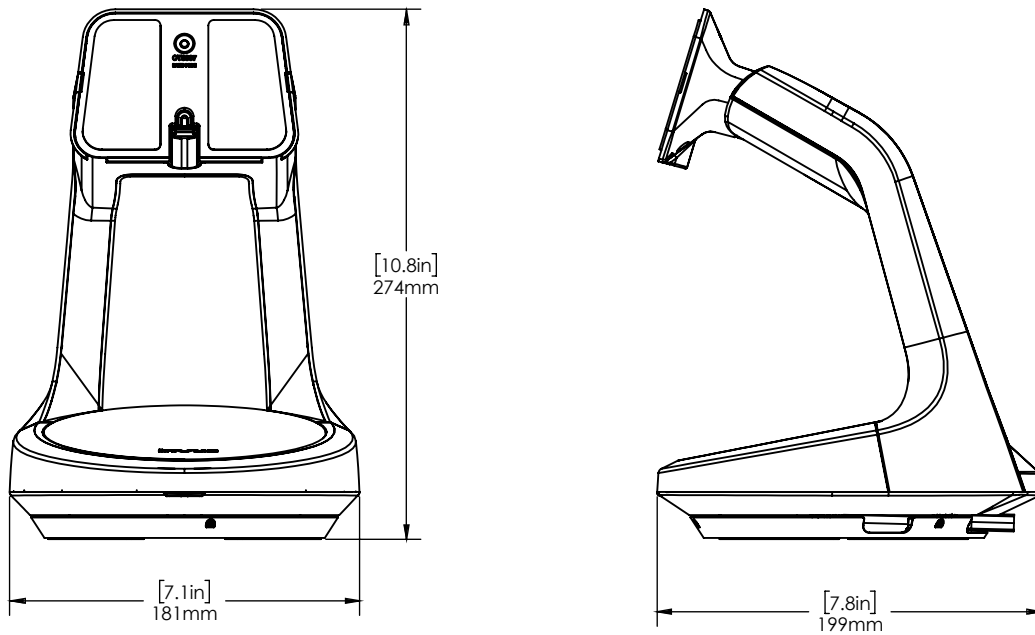

## SPECIFICATIONS

Payment center stand, swivel, tablet adapter (CT3003):

Payment center HUB: 3 USB A, 1 USB C, 1 Ethernet (CT3005):