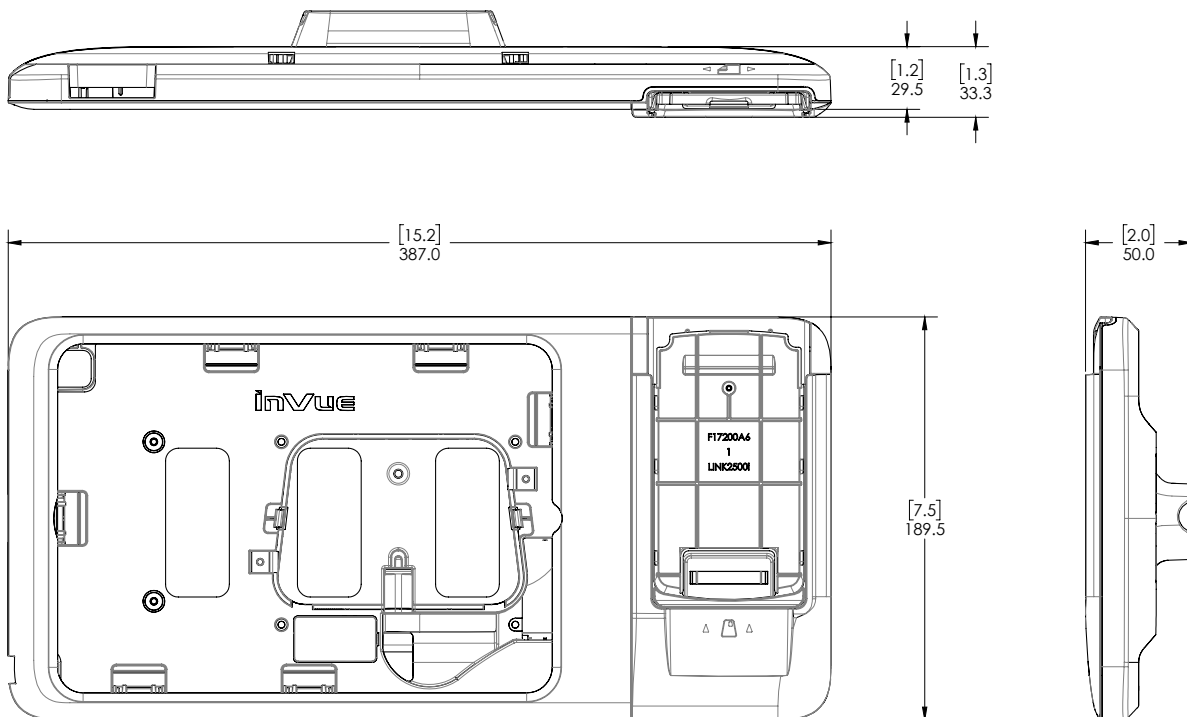

iPad 9.7/10.2 with Link2500i adpter (CT3102):