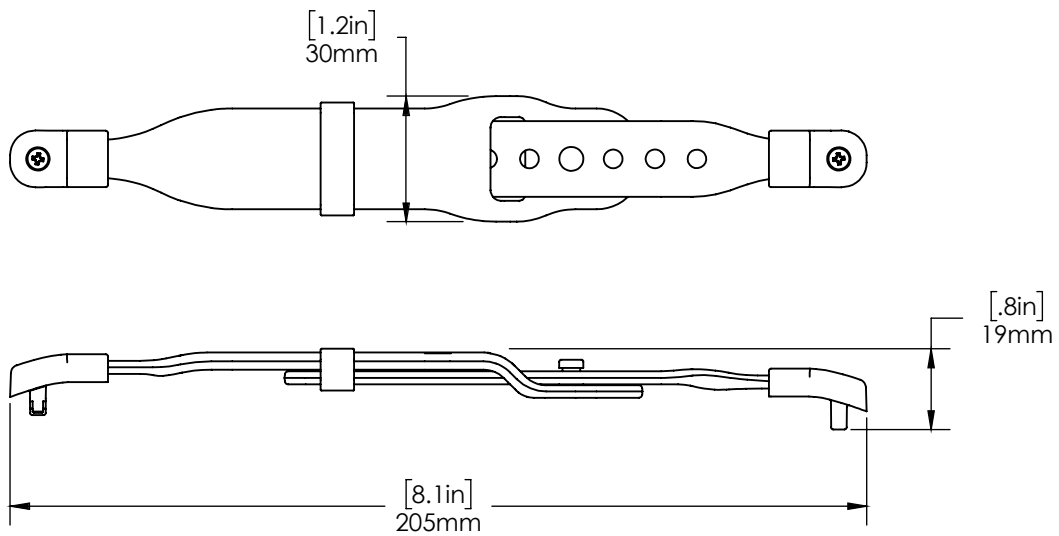

ingenico iSMP4 cradle: (CT3066)

mPOS Tablet Case Handstrap (CT3074):