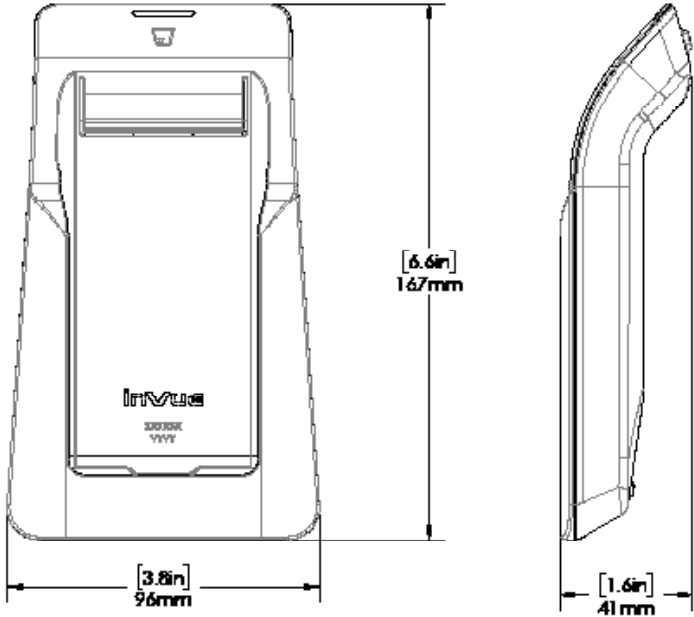

ingenico Link2500i cradle: (CT3071)