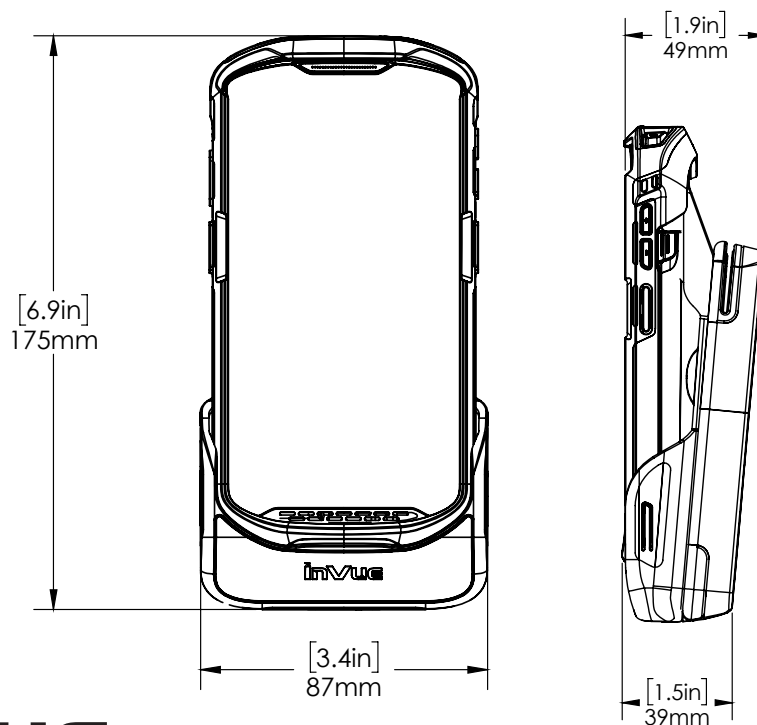

SPECIFICATIONS

Zebra TC51 w/zeb exoskel/ingenico Link2500i (CT3092):