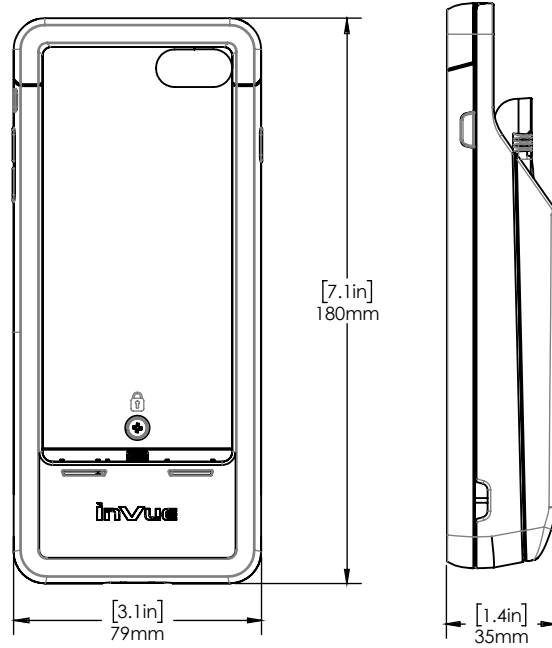

NE360 / Technical Specifications

SPECIFICATIONS

Handheld case, iPhone 7/8 with Verifone E285 (CT3043):