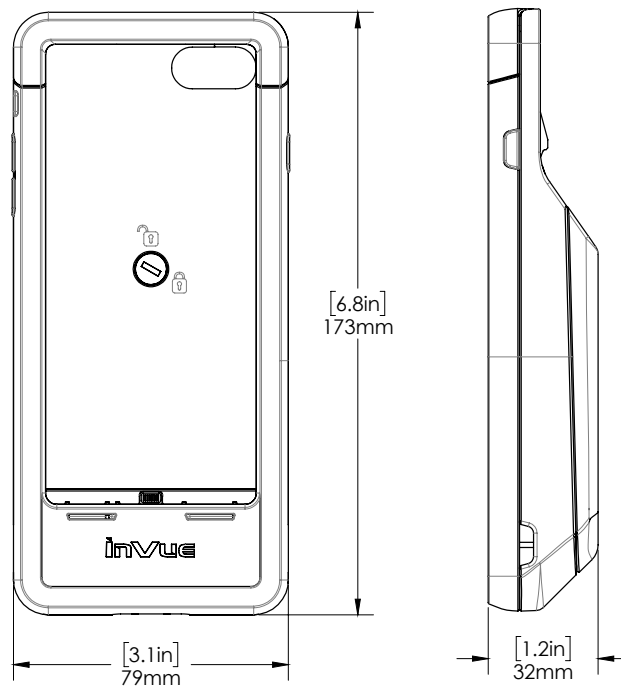

SPECIFICATIONS

Handheld case, iPhone 7/8 with ingenico Moby 8500 (CT3044):