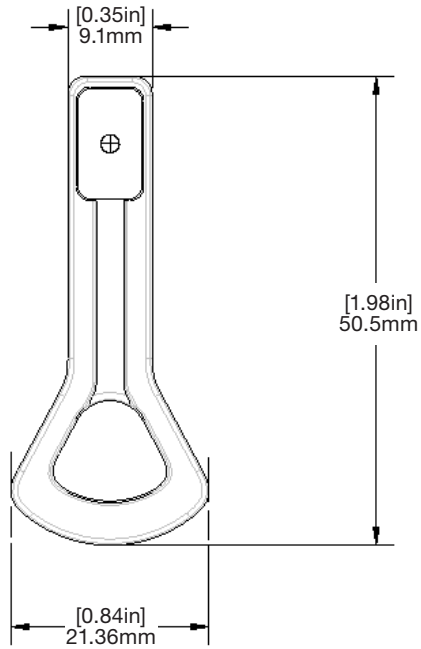

## SPECIFICATIONS

Payment Device Cradle counter/wall dock (CT3020):

## SPECIFICATIONS

Shoulder Strap Clips, 2 pc (CT3151):