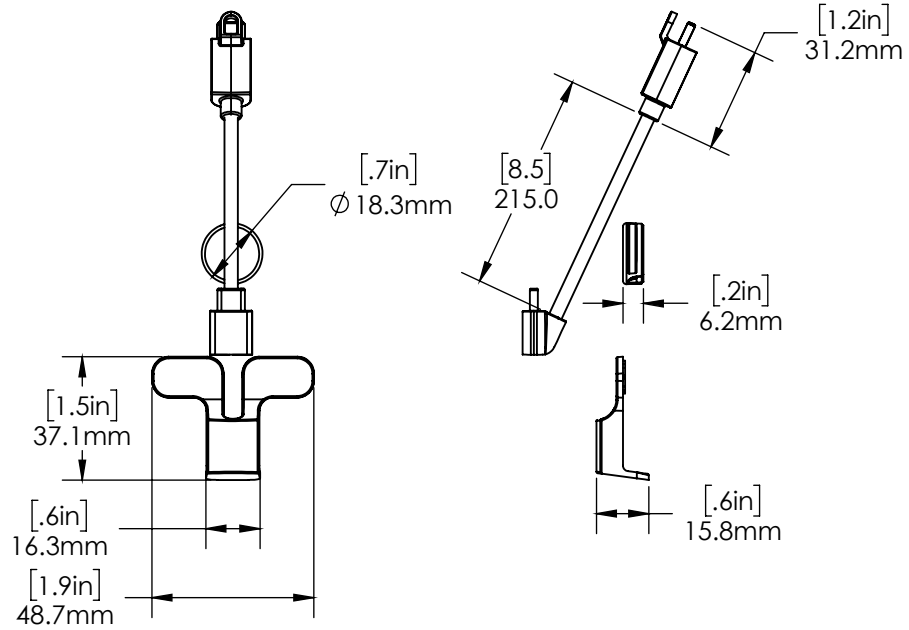

SPECIFICATIONS

Payment center tablet adapter USB-C cable with guide and cap (CT3011):